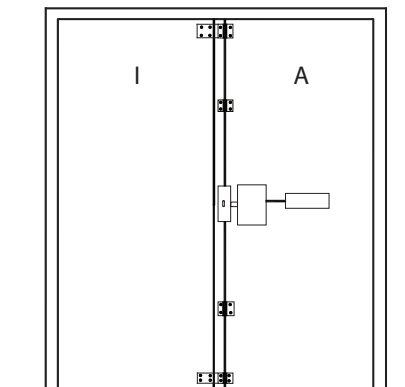

### Features

- Heavy duty 3/8" diameter bolts
- VRA-143B secures a single or a pair of doors with one ECL-230D Series Lock, allowing outside access to the active door
- 2 VRA-143C assemblies hold a pair of doors with 2 ECL-230D Series locks, allowing outside access to the active door
- 2 VRA-143D assemblies hold a pair of doors with 2 ECL-230D series locks & permit independent operation of each leaf
- Non-handed
- Sizes accommodate 80" - 120" doors

### Riser Diagram

I = Inactive Leaf    A = Active Leaf

A = Active Leaf    I = Inactive Leaf

A = Active Leaf

Type "B"

Type "C"

Type "D"