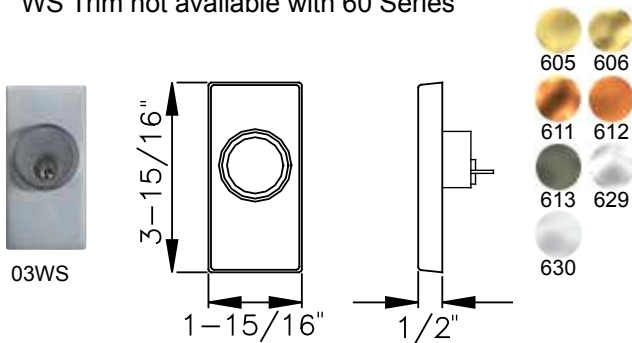

WS Trim

WS Trim not available with 60 Series