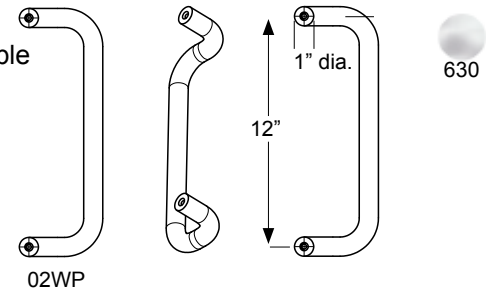

WP Trim

WP Trim available with 60 Series only