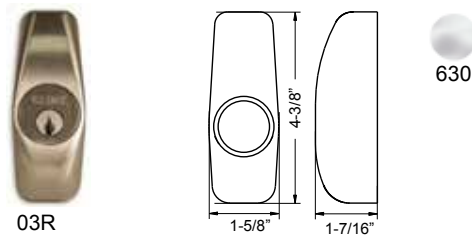

NARROW STILE OUTSIDE PULL & PLATE TRIM DESIGNS

Assorted outside trims provide security for all types of installations. Built to be as durable as the panic devices, these heavy-duty trims will stand up to heavy use and abuse. The versatile design of the trims, combined with the device mounting plate, makes changing functions as simple as replacing the outside trim. This can easily be done without removing the exit device from the door. Narrow stile trims can be used on 40 Series Rim, 50 / 51 Series Surface Vertical Rods and 60 / 61 / 62 / 63 Concealed Vertical Rods. Detex uses the BHMA functions/descriptions for all trims.

BHMA Function/Description

- 01 - Exit only, no trim or blank escutcheon
- 02 - Entrance by trim when actuating bar is locked down (dummy)
- 03 - Entrance by trim when latch bolt is released by key. Key removable only when locked.
- 08 - Entrance by knob or lever. Key locks or unlocks knob or lever.
- 09 - Entrance by knob or lever only when released by key. Key removable only when locked.
- 10 - Entrance by lever. Inside or outside key locks or unlocks lever.
- 14 - Entrance by trim when latch bolt is released by knob or lever. Always active, no cylinder.
- EU2W - Electric Lock / Unlock, wide escutcheon - Fail Secure or Fail Safe

Technical Information

- CN Trims are Stainless Steel
- DN and WS Trims are Forged Brass
- KN - Knurling available on all levers
- Door Thickness - Fits standard 1-3/4" - 2-1/4" doors (for other door thicknesses contact factory)
- Narrow stile trim configured for use with BP2 or BP8 (when ordered with 03 function) - Standard for use on 40, 50/51 Series, BP10 or BP12 (when ordered with 03 function) - Standard for use on 60/61, 62/63 Series
Call factory for retrofit applications
- Advantex narrow stile trim also available for use with all Value Series Devices
- When ordered with device, trims will match mounting plate specified