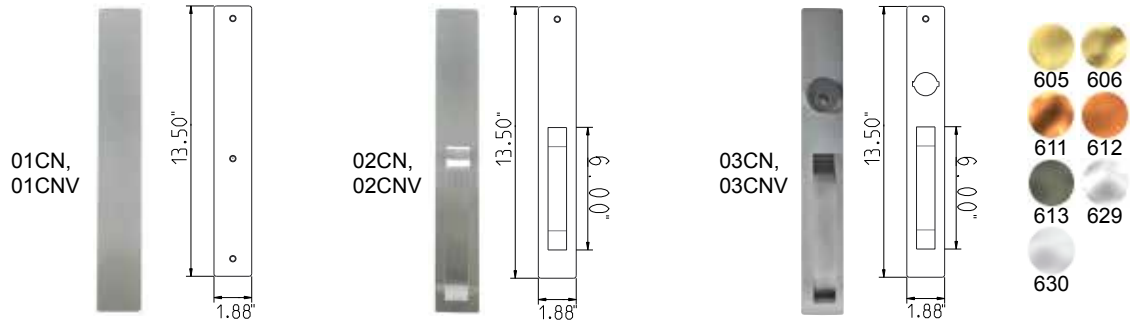

NARROW STILE OUTSIDE PULL & PLATE TRIM DESIGNS

Assorted outside trims provide security for all types of installations. Built to be as durable as the panic devices, these heavy-duty trims will stand up to heavy use and abuse. The versatile design of the trims, combined with the device mounting plate, makes changing functions as simple as replacing the outside trim. This can easily be done without removing the exit device from the door. Narrow stile trims can be used on 40 Series Rim, 50 / 51 Series Surface Vertical Rods and 60 / 61 / 62 / 63 Concealed Vertical Rods. Detex uses the BHMA functions/descriptions for all trims.

CN / CNV TRIM

(Anti-Microbial Coating available)