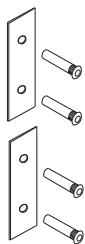

94 Double Door Strike - for 10/40 Series Rim Devices

97 Top Surface - non-roller top strike for 20/21 Series Surface Vertical Rod Devices

96 Top Surface - non-roller top strike for 50/51 Series Surface Vertical Rod Devices

92 Double Door Strike with short open back - for 30 Series Mortise device

93 Double Door Strike with long open back - for 30 Series Mortise Device

95T Top Strike - for 60/61/62/63/70/71/80/81/82/83 Series Concealed Vertical Rod Devices

95B Bottom Strike - for 60/62/70/80/82 Series Concealed Vertical Rod Devices

Through Bolt Mounting Plate Kit for SVR

TMP2 shown

TMP1 (Top Rod Only) / TMP2 (Top and Bottom Rod) - Through Bolt Mounting Plate Kit for use when replacing surface vertical rods on doors that are damaged or to cover existing exterior holes from previous device.

Kit is standard with two 630 finish plates and four 1/4-20 sex bolts. Contact factory for other finishes.

Where Trust is Built™

Cylinders

MC65 Mortise Cylinder - 1-1/8" 6-pin, keyed 5-pin. Available keyed alike or keyed differently. Finishes available: 605, 606, 612, 613, 626