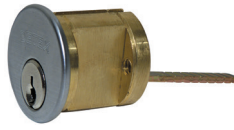

95B Bottom Strike - for 60/62/70/80/82 Series Concealed Vertical Rod Devices

Through Bolt Mounting Plate Kit for SVR

TMP2 shown

TMP1 (Top Rod Only) / TMP2 (Top and Bottom Rod) - Through Bolt Mounting Plate Kit for use when replacing surface vertical rods on doors that are damaged or to cover existing exterior holes from previous device.

Kit is standard with two 630 finish plates and four 1/4-20 sex bolts. Contact factory for other finishes.

Where Trust is Built™

Cylinders

MC65 Mortise Cylinder - 1-1/8" 6-pin, keyed 5-pin. Available keyed alike or keyed differently. Finishes available: 605, 606, 612, 613, 626

RC65 Rim Cylinder - 6-pin, keyed 5-pin. Available keyed alike or keyed differently. Finishes available: 605, 606, 612, 613, 626

IC7 Interchangeable core cylinder housing - 7-pin, factory installed

Cylinder Collars

Cylinder Collars for 5 and 6 pin cylinders are provided with all outside trim.

CCS 7/16" Short Cylinder Collar - Cylinder collar for 5 and 6 pin cylinders. Finishes available: 605, 606, 612, 613, 626

CCL 11/16" Long Cylinder Collar - Cylinder collar for 7 pin interchangeable core cylinders. Finishes available: 605, 606, 612, 613, 626