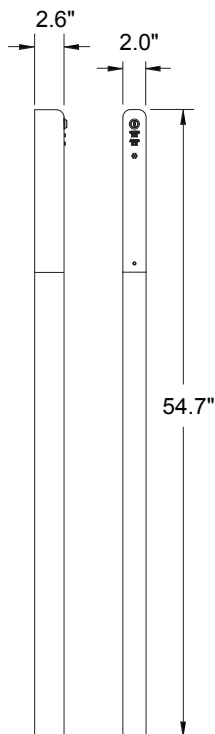

Mechanical Options

- Spacer Mounting Kit (order separately)
- 1 gang Remote Annunciator Plate (included with AT-5600-R1)
- Mullion Mount Remote Annunciator plate (specify AT-5600-R2)

Electrical Options

- MS-1039 Magnetic Door Contacts (optional)
- 80-800 Power Supply (12VDC option)

Technical Information

- 12 VDC @ 1 Amp
- Direct mounting to doorframe or wall by using optional spacer mounting kit
- Voice Sound Level - 85dB @ 3 feet

Finishes

- Black with IR Plexiglass cover

Dimensions

Listings and Approvals

Meets ADA Requirements

Detex Limited Warranty

3 Year Limited Manufacturers Warranty

Where Trust is Built™
DETEX®
Life Safety, Security and Security Assurance

Detex Corporation
302 Detex Drive
New Braunfels, Texas 78130-3045 USA
PH. (830) 629-2900
(800) 729-3839
FAX (800) 653-3839
<http://www.detex.com>
USA Sales:
marketing@detex.com
International Sales:
export@detex.com

Cancer & Reproductive Harm - www.detex.com/prop65