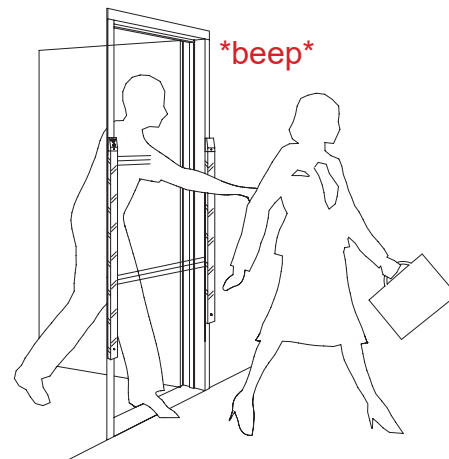

Tailgate Detection System

AT-5200 Series

See the AT-5200 in action
www.detex.com/videos

The Detex AT-5200 Series Tailgate Detection System assures that only one individual enters a secured doorway for each authorized card read; compatible with most card reader technologies the AT-5200 is easy to retrofit. This unique and cost effective optical security system, which uses unique algorithms and infrared sensor beams to detect tailgating, is perfectly suited for areas requiring tighter security. The potential applications for the AT-5200 are unlimited, however typical applications include employee entrances, computer rooms, bank vaults, dorm entrances, and areas with restricted access. Its subtle design does not distract from interior aesthetics and it mounts easily on standard door frames.

Local alarm annunciator

For local digital voice annunciator,
see AT-5600 catalog page

Benefits

- Adds additional security to a restricted area where unauthorized entry must be controlled
- Compatible with most access control systems and easily retrofits, providing enhanced security
- Encourages employees, students, visitors, etc. to maintain access control procedures
- Integrated door prop alarm for additional security
- High throughput easy entry or exit for authorized personnel
- ADA compliant
- Blends in with architectural styling

Features

- Local alarm annunciator; unauthorized access/egress is annunciated locally and with the access control system
- Spacer mounting kit standard, can be used as a raceway for wiring
- Field configurable for card in/card out or card in/free exit operation
- Key switch for local alarm shunt/override
- Alarm can be reset by a remote contact
- Adjustable access period
- Alarm 3 second fixed time/auto reset
- Remote annunciator plates fit in a single gang box
- Alarm status relay for remote annunciation
- Mounts on standard width door frame or wall (80" max width)
- Status indicator lights (Wait or Proceed)
- Tamper Switch