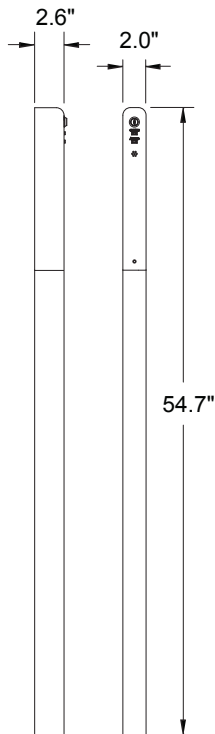

Tailgate Detection System

AT-5200 Series

See the AT-5200 in action
www.detex.com/videos

The Detex AT-5200 Series Tailgate Detection System assures that only one individual enters a secured doorway for each authorized card read; compatible with most card reader technologies the AT-5200 is easy to retrofit. This unique and cost effective optical security system, which uses unique algorithms and infrared sensor beams to detect tailgating, is perfectly suited for areas requiring tighter security. The potential applications for the AT-5200 are unlimited, however typical applications include employee entrances, computer rooms, bank vaults, dorm entrances, and areas with restricted access. Its subtle design does not distract from interior aesthetics and it mounts easily on standard door frames.

Features

- Local alarm annunciator; unauthorized access/egress is annunciated locally and with the access control system
- Spacer mounting kit standard, can be used as a raceway for wiring
- Field configurable for card in/card out or card in/free exit operation
- Key switch for local alarm shunt/override
- Alarm can be reset by a remote contact
- Adjustable access period
- Alarm 3 second fixed time/auto reset
- Remote annunciator plates fit in a single gang box
- Alarm status relay for remote annunciation
- Mounts on standard width door frame or wall (80" max width)
- Status indicator lights (Wait or Proceed)
- Tamper Switch

Mechanical Options

- Spacer Mounting Kit (order separately)
- 1 gang Remote Annunciator Plate (included with AT-5200-R1)
- Mullion Mount Remote Annunciator plate (specify AT-5200-R2)

Electrical Options

- MS-1039 Magnetic Door Contacts (optional)
- 80-800 Power Supply (12VDC option)

Technical Information

- 12 VDC @ 500mA
- Direct mounting to doorframe or wall by using optional spacer mounting kit
- Alarm Sound Level - 85dB @ 3 feet

Finishes

- Black with IR Plexiglass cover

Dimensions