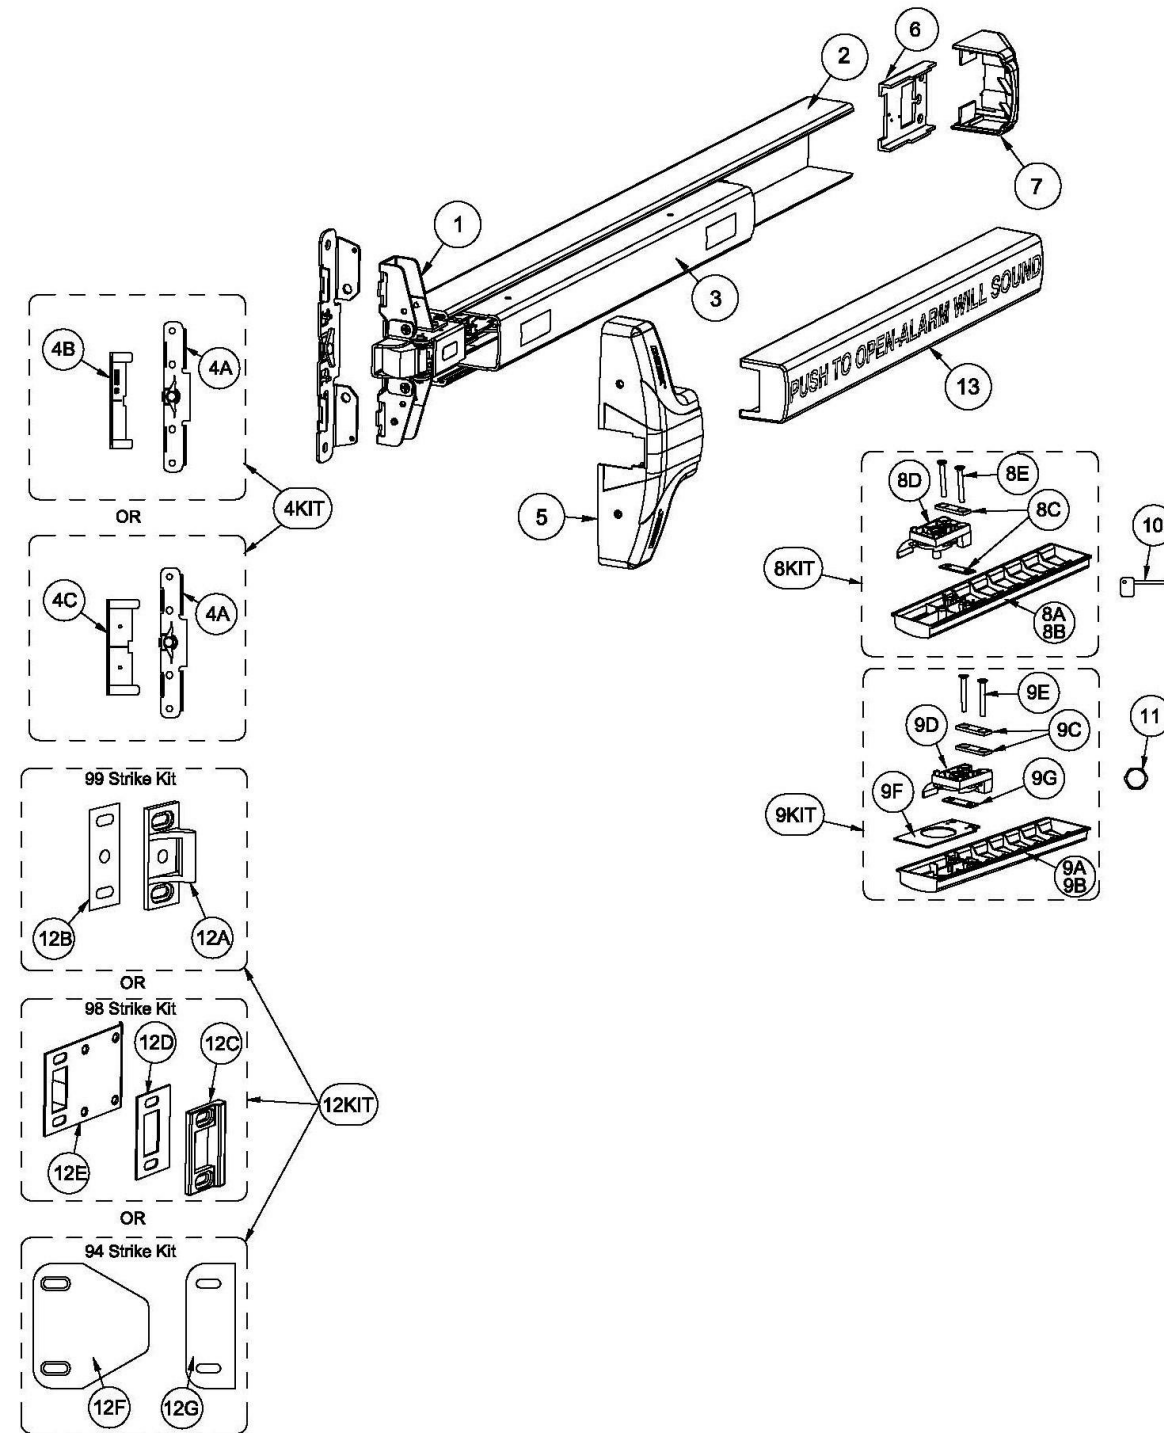

VALUE SERIES®

V40 Series Parts List

For Mechanical Devices Only

Item	Order Part#	Description	Price
1	100698-5	Centercase Assembly, Narrow Stile, V40 series	\$156.07
2	106281	Backplate Extrusion, 36", Silver	\$46.05
	106285	Backplate Extrusion, 48", Silver	\$74.20
	106289	Backplate Extrusion, 36", Black	\$46.68
	106290	Backplate Extrusion, 48", Black	\$99.36
3	103065-1	Pushpad Subassembly, 36"	\$87.12
	103065-2	Pushpad Subassembly, 48"	\$120.25
4KIT	103806-1	Mounting Plate/Strike Locator Kit, Narrow Stile, 98 Strike BP2 (includes 4A & 4B)	\$31.98
	103806-3	Mounting Plate/Strike Locator Kit, Narrow Stile, 99 Strike BP2 (includes 4A & 4C)	\$25.59
4A	100696-1	Mounting Plate, BP2, Narrow Stile	\$23.03
4B	101899	Strike Locator 2" Glass Door (98)	\$11.51
4C	100212	Strike Locator, Standard (99)	\$5.12
5	101805-1	Centercase Cover, V40 series	\$10.89
6	101844-1	Endcap bracket w/o battery holder	\$8.64
	101844	Endcap bracket w/ battery holder	\$11.52
7	101822	Endcap	\$7.68
8KIT	101803-1	Fillerplate, Subassembly, S&R, Hex Dogging, HD, V40 series, 36" (includes 8A or 8B through 8E)	\$53.73
8A	101812-1	Fillerplate, HD, 36"	\$16.63
8B	101812-2	Fillerplate, HD, 48"	\$17.97
8C	100164	Spacer, dogging bracket	\$2.56
8D	102216-4	Die cast dogging assembly, HD	\$36.72
8E	PP-5802-124	Screw, mach, 10-32 x 1-1/2" PFH	\$0.39
9KIT	102195-1	Fillerplate, Subassembly, S&R, Cylinder Dogging, CD, V40 series, 36" (includes 9A or 9B through 9G)	\$58.85
9A	102194-1	Fillerplate, CD, 36"	\$27.56
9B	102194-2	Fillerplate, CD, 48"	\$29.30
9C	100164	Spacer, dogging bracket	\$2.56
9D	102216-3	Die cast dogging assembly, CD	\$15.35
9E	PP-5802-124	Screw, mach, 10-32 x 1-1/2" PFH	\$0.39
9F	102196	Bracket, fillerplate, V40, CD	\$6.39
9G	100938	Spacer, dogging bracket, .060" thick	\$1.29
10	100450	Hex Key (for Hex Dogging)	\$7.00
11	100783	Cylinder Nut (for Cylinder Dogging)	\$6.00
12KIT	100855-2	99 Strike Kit (includes 12A & 12B)	\$44.00
	100855-1	98 Strike Kit (includes 12C, 12D & 12E)	\$54.00
12A	100234-1	Strike, Non-roller	\$20.47
12B	100088	Strike Shim	\$1.29
12C	100480	Strike, Mortise	\$25.59
12D	100482	Shim, Mortise Strike	\$5.12
12E	100481	Shield, Strike	\$20.47
12F	102211	Double Door Strike Plate	\$72.92
12G	102214	Shim, 94 strike	\$2.56
13	105417-1	Pushpad Wrap, 36", Red (English text)	\$21.00
	105417-2	Pushpad Wrap, 48", Red (English text)	\$21.00
	105417-3	Pushpad Wrap, 36", Black	\$21.00
	105417-4	Pushpad Wrap, 48", Black	\$21.00