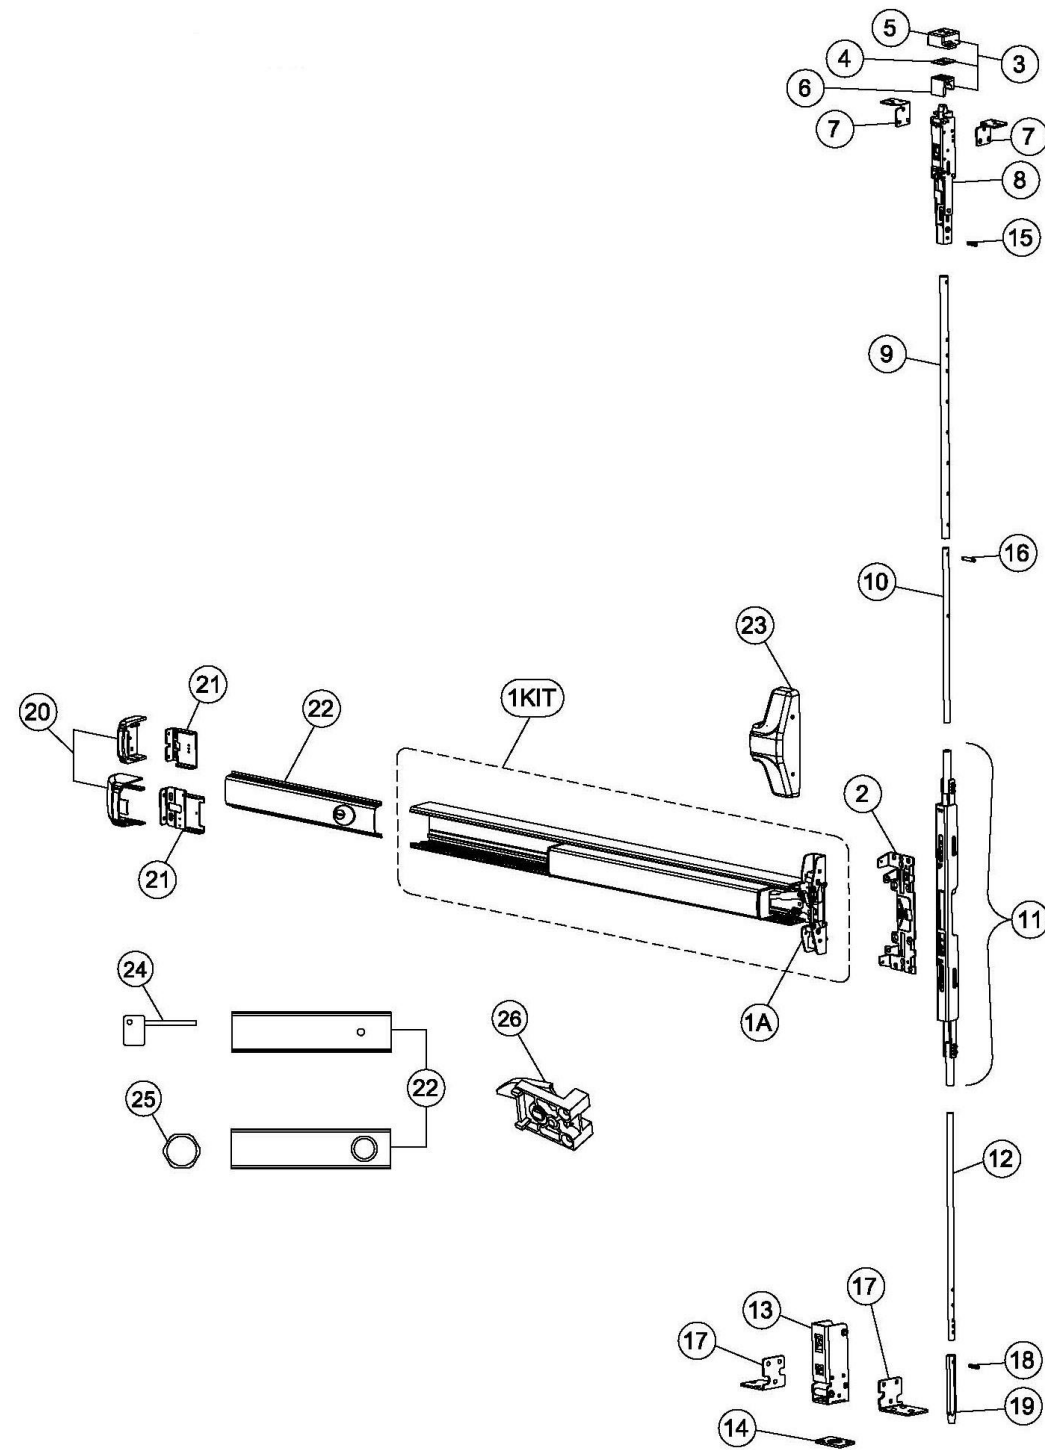

70 Series Parts List

For Mechanical Devices Only

Item	Order Part#	Description	Price
1KIT	105500-167	S&R CVR Centercase/Pushpad Assy	\$608.04
1A	104111-13	Centercase, CVR, Wide, RHR	\$371.63
	104111-14	Centercase, CVR, Wide, LHR	\$371.63
2	104171-1	Mounting plate, Wide, CVR, BP11 (Use with 08/09 lever trim)	\$65.50
	104171-2	Mounting plate, Wide, CVR, BP13 (Use with 03 trim)	\$66.01
3	105257-2	Top strike kit	\$371.52
4	105246	CVR strike shim	\$9.72
5	105235-1	CVR top strike pocket	\$167.71
6	105236-1	CVR top strike insert	\$43.49
7	105985-1	Top latch mounting bracket RHR	\$10.88
	105985-2	Top latch mounting bracket LHR	\$10.88
8	106340-1	Top latch (Panic)	\$605.86
	106340-2	Top latch (Fire)	\$619.29
9	104187	Outer top rod, 7' thru 8'	\$69.08
	105097	Outer top rod, 8'-1" thru 10'	\$113.85
10	104172-1	Inner top rod, 7' thru 8'	\$54.38
	104172-2	Inner top rod, 8'-1" thru 10'	\$109.25
11	105990-1	Center lift mechanism assembly, Top & Bottom	\$881.41
	105990-2	Center lift mechanism assembly, Top ONLY	\$574.39
12	105098	CVR bottom rod	\$81.87
13	106330	Bottom bolt case assembly	\$78.04
14	105257-3	Bottom strike kit	\$42.22
15	105296	Spring pin 3/16 x 13/16	\$1.08
16	103423	Spring pin 3/16 x 1/2	\$1.08
17	105982-1	Bottom bolt mounting bracket, RHR	\$20.47
	105982-2	Bottom bolt mounting bracket, LHR	\$20.47
18	101607	Spring Pin	\$0.44
19	103536-1	Bottom bolt	\$38.88
20	101642-9	Endcap, EC1 (ramped) Stainless Steel 630	\$95.95
	104304-9	Endcap, EC1 (flush) Stainless Steel 630	\$88.27
	104612-1	Endcap, EC2 (flush) Aluminum 628	\$139.44
21	100147	Endcap bracket for EC1 (ramped) endcap w/o battery holder	\$14.07
	101093	Endcap bracket for EC1 (ramped) endcap w/ battery holder	\$19.19
	104303	Endcap bracket for EC2 (flush) endcap w/o battery holder	\$38.38
	104636	Endcap bracket for EC2 (flush) endcap w/ battery holder	\$38.38
22	100860-54	Fillerplate Subassembly, S&R, Hex Dogging, HD, 630	\$171.42
	100860-49	Fillerplate Subassembly, S&R, Cylinder Dogging, CD, 630	\$228.99
23	102353-9	Centercase Cover, Stainless Steel, Wide 630	\$113.85
	104640-9	Centercase Cover, Aluminum, Wide, 628	\$91.98
24	100450	Hex Key (for Hex Dogging)	\$7.00
25	100783	Cylinder Nut (for Cylinder Dogging)	\$6.00
26	102216-2	Hex Dogging Assembly	\$23.03
	102216	Cylinder Dogging Assembly	\$17.91